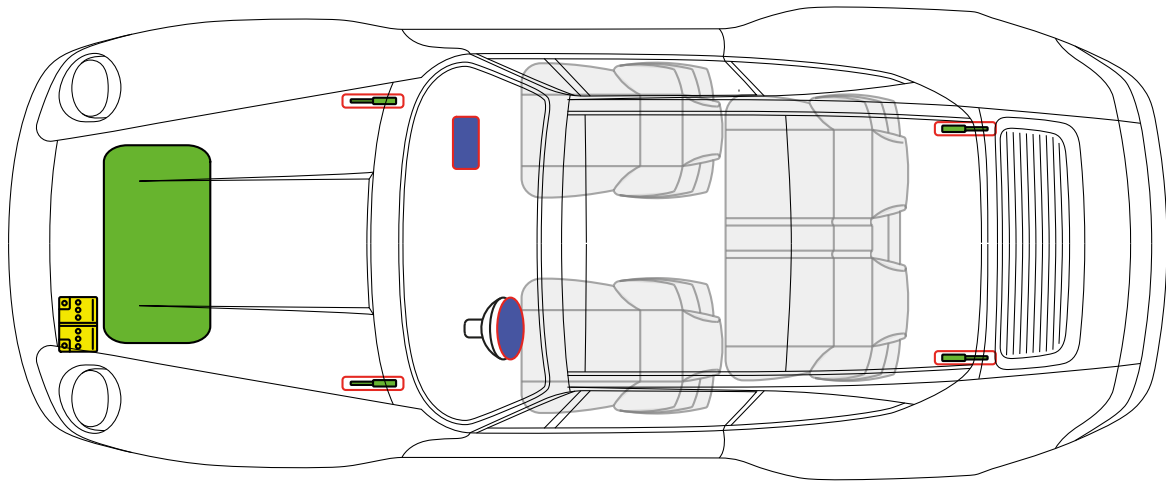

PORSCHE from Model Year 1994 to 1998

Fuel tank

Battery

Gas strut

Airbag

**Porsche AG, 993, Targa,
all derivatives**

PORSCHE from Model Year 1994 to 1998

Fuel tank