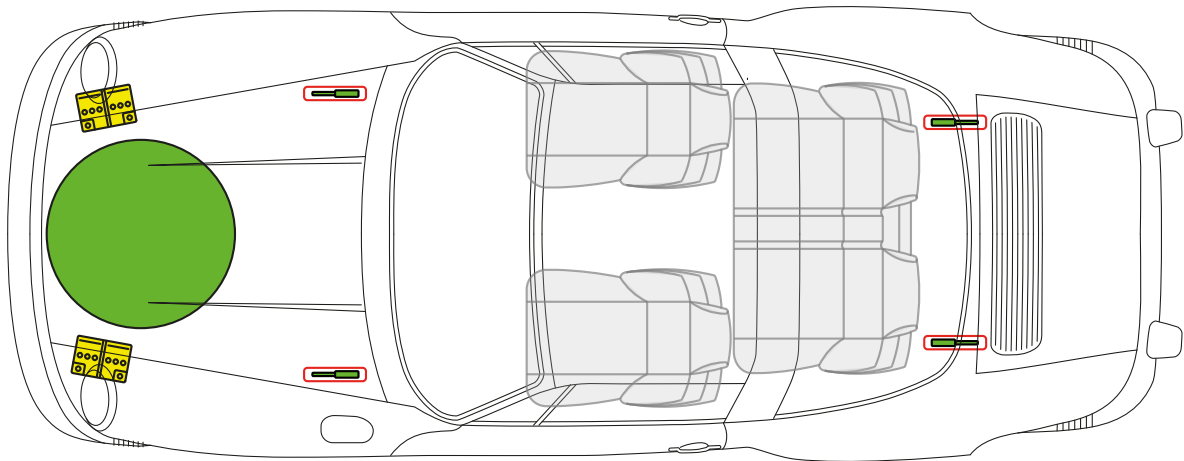

Gas strut

Porsche AG, 911 G-Model, Coupé, all derivatives

PORSCHE from Model Year 1974 to 1989

Fuel tank

Battery

Gas strut

Porsche AG, 911 G-Model, Targa, all derivatives

PORSCHE from Model Year 1974 to 1989