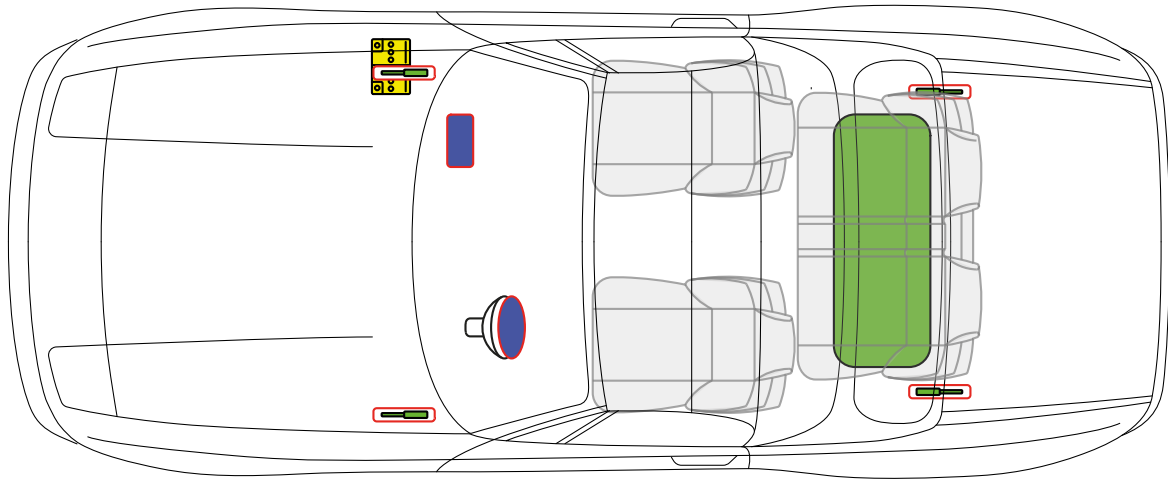

Porsche AG, 944, Cabriolet, all derivatives

PORSCHE from Model Year 1989 to 1991

Fuel tank

Battery

Gas strut

Airbag