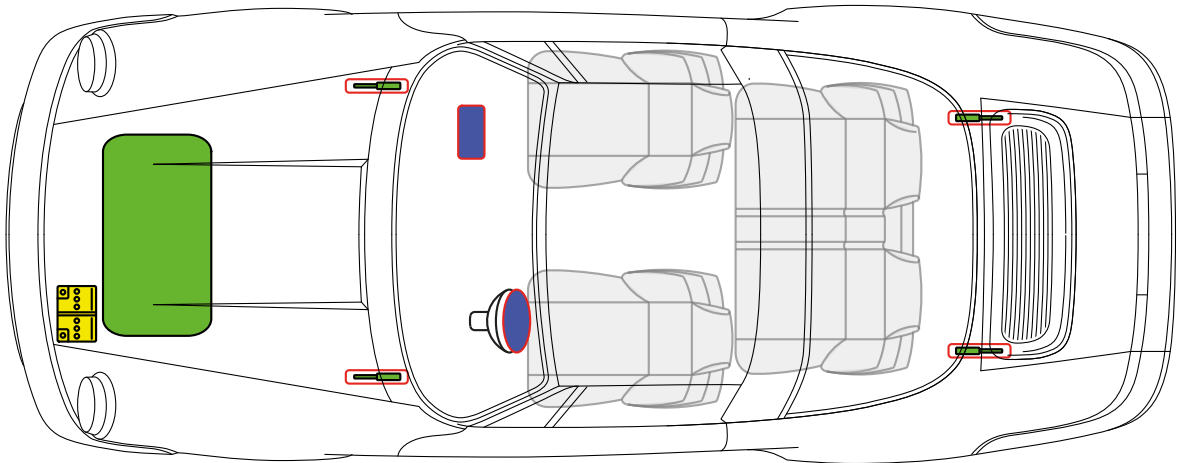

Porsche AG, 964, Targa, all derivatives

PORSCHE from Model Year 1990 to 1994

Fuel tank

Battery

Gas strut

Airbag