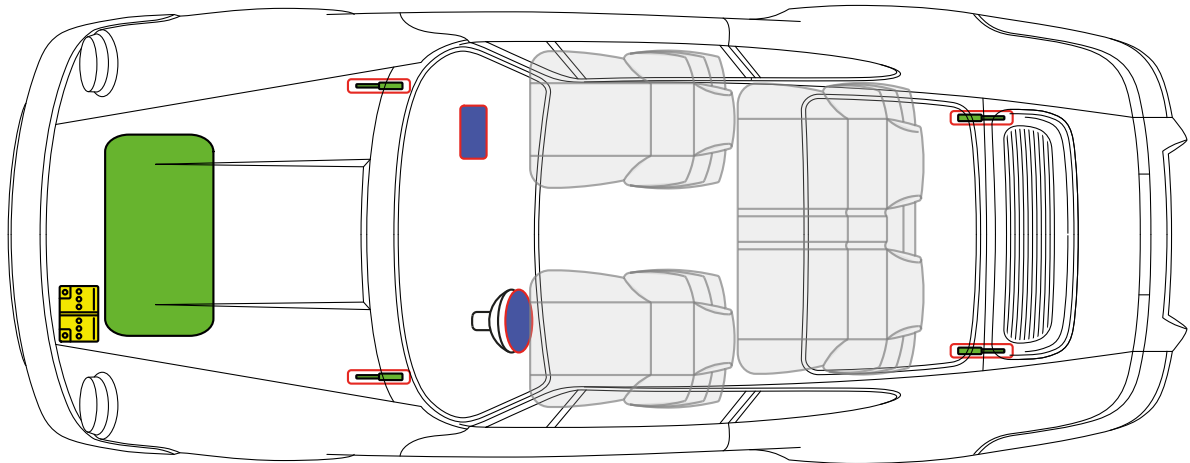

Fuel tank

Battery

Gas strut

Porsche AG, 964, Coupé, all derivatives

PORSCHE from Model Year 1989 to 1994

Fuel tank

Battery

Gas strut