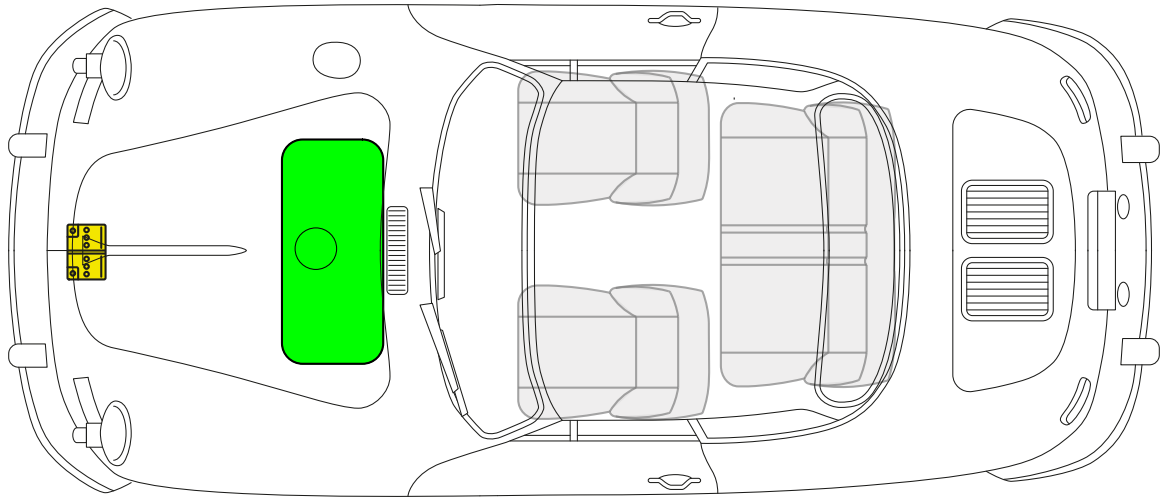

Fuel tank

Battery

Porsche AG, 356 Urmotell, 356 A, 356 B, 356 C
Convertible-D (Hardtop), Hardtop-Cabriolet, all derivatives
from Model Year 1952 to 1965

PORSCHE

Fuel tank

Battery

Porsche AG, 550, Coupé, all derivatives