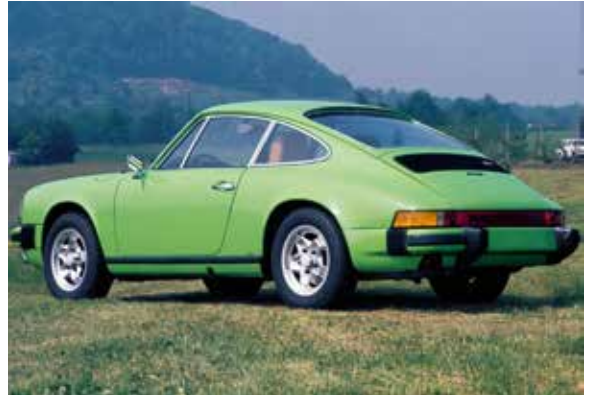

Porsche AG, 911 G-Model, Coupé, all derivatives

PORSCHE from Model Year 1974 to 1989

Fuel tank

Battery

Gas strut