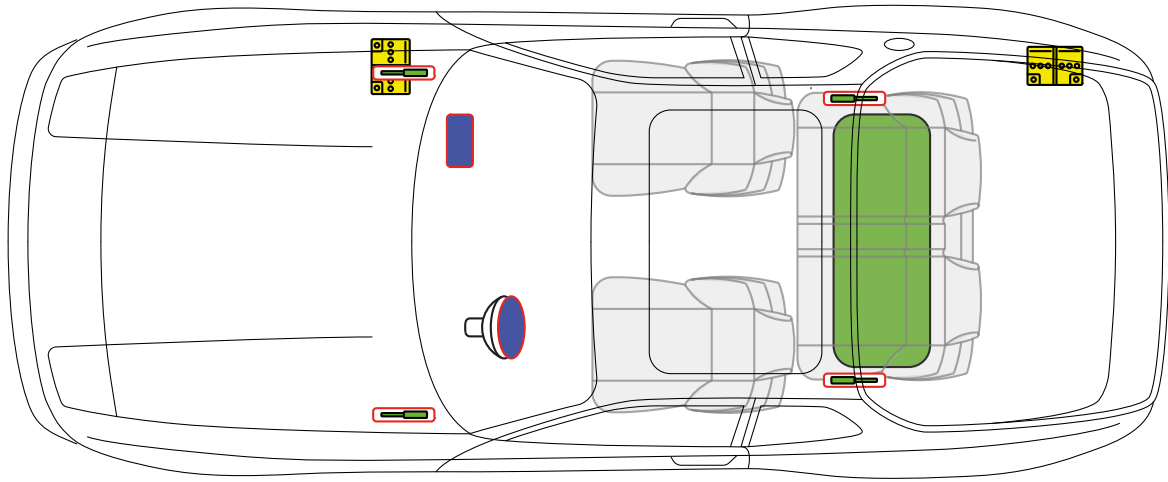

Gas strut

Airbag

Porsche AG, 944, Coupé, Targa, all derivatives

PORSCHE from Model Year 1982 to 1991

Fuel tank

Battery

Gas strut

Airbag