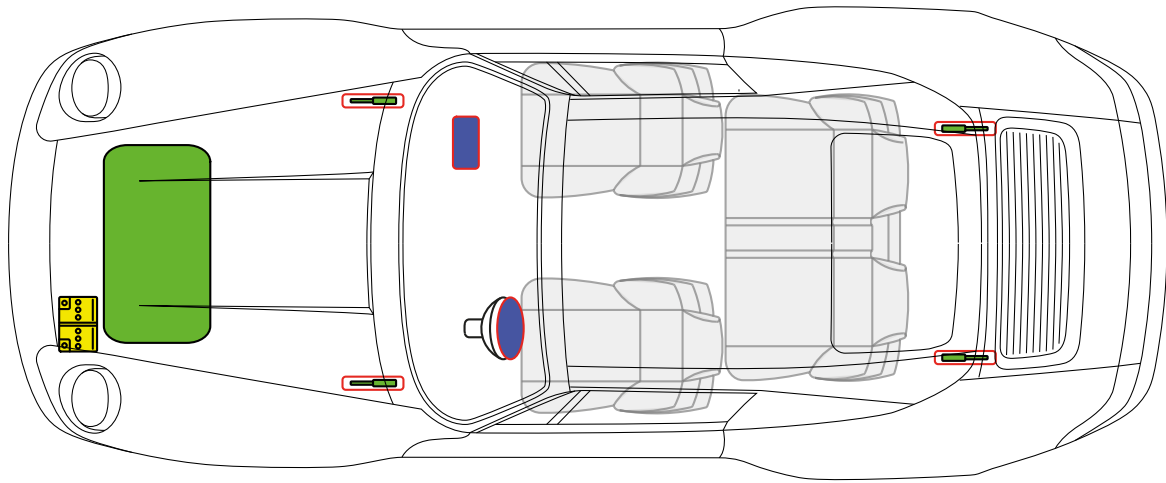

Battery

Gas strut

Airbag

**Porsche AG, 993, Cabriolet,
all derivatives**

PORSCHE from Model Year 1994 to 1998

Fuel tank

Battery

Gas strut