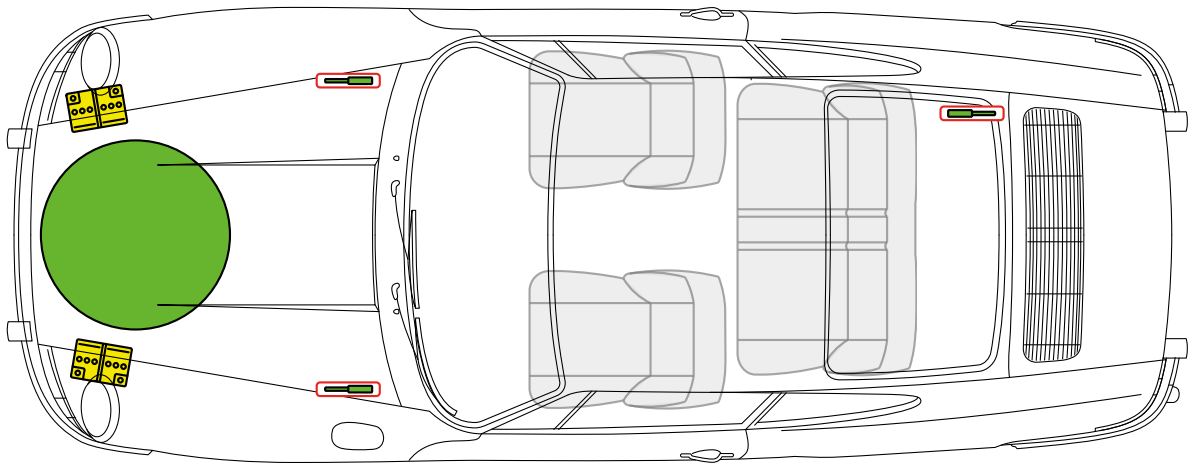

Porsche AG, 911 Urmodell, Coupé, all derivatives

PORSCHE from Model Year 1965 to 1973

Fuel tank

Battery

Gas strut