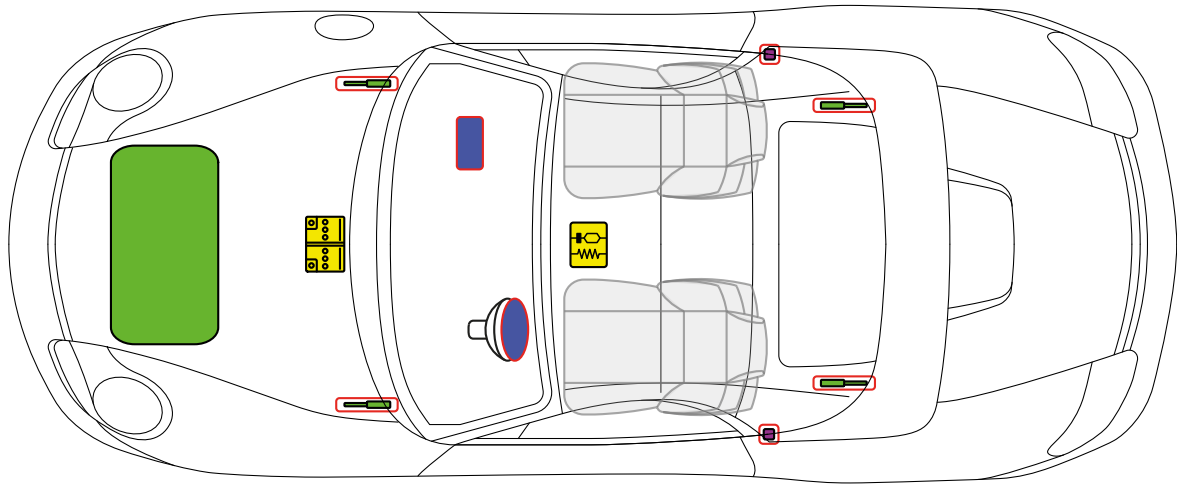

Porsche AG, 986, Boxster, Cabriolet, all derivatives

PORSCHE from Model Year 1997 to 2004

Fuel tank

Battery

Airbag

SRS control unit

Seat belt pretensioner

Gas strut