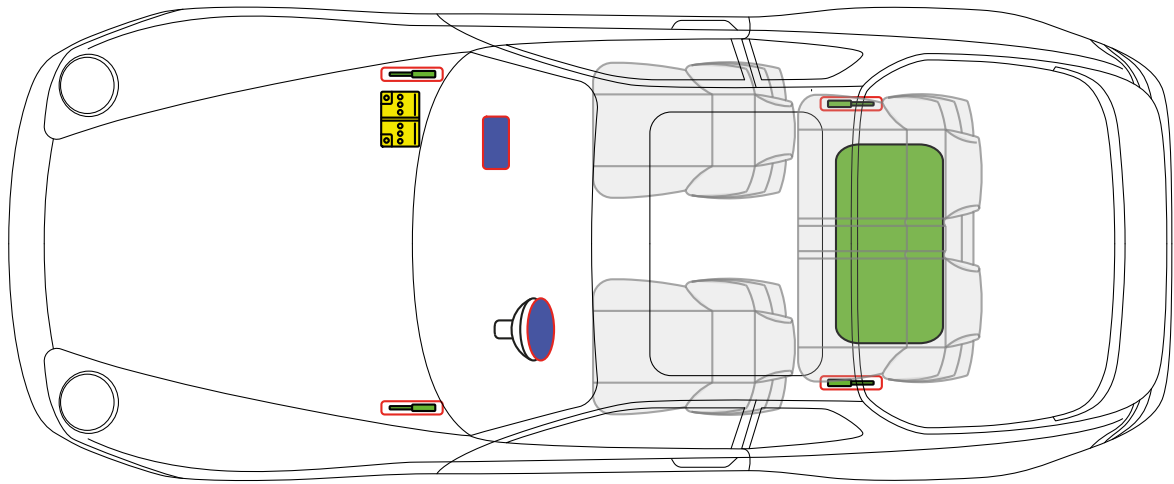

Battery

Gas strut

Airbag

Porsche AG, 968, Coupé, all derivatives

PORSCHE from Model Year 1991 to 1995

Fuel tank

Battery

Gas strut