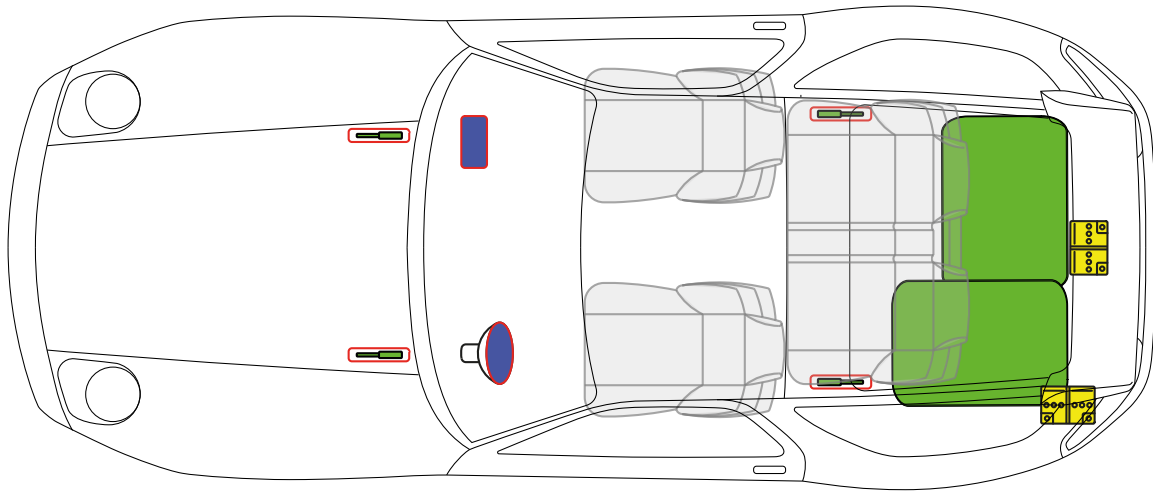

PORSCHE from Model Year 1976 to 1988

Fuel tank

Battery

Gas strut

Porsche AG, 928, Coupé, all derivatives

PORSCHE from Model Year 1977 to 1995

Fuel tank

Battery