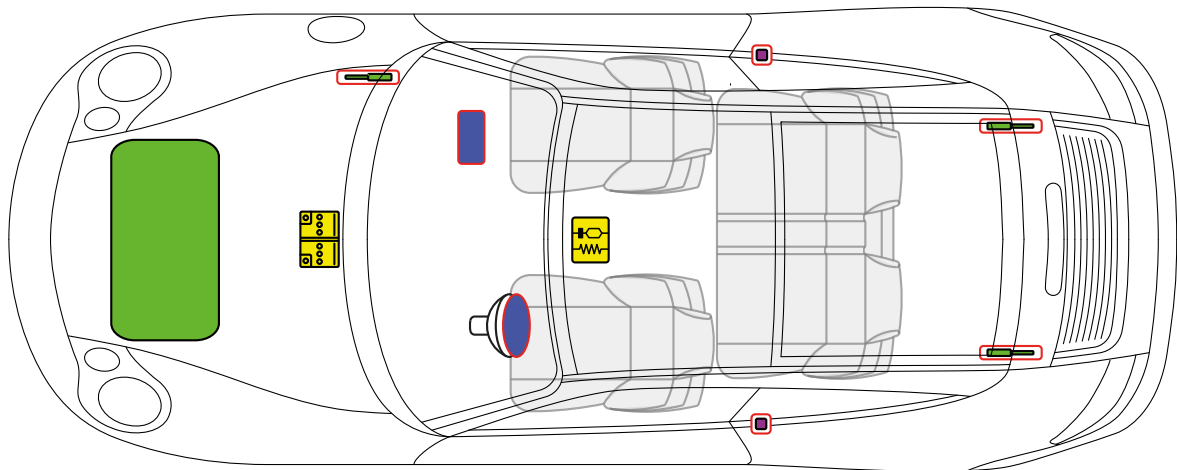

Gas strut

Body reinforcement

Porsche AG, 996, Targa, all derivatives

PORSCHE from Model Year 1998 to 2005

Fuel tank

Battery

Airbag

SRS control unit