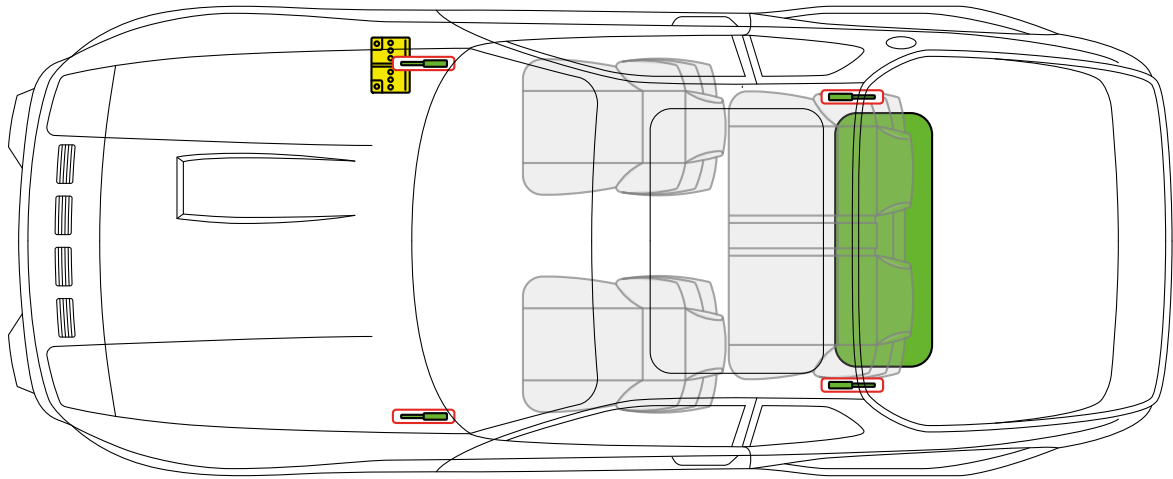

Porsche AG, 924, Coupé, all derivatives

PORSCHE from Model Year 1976 to 1988

Fuel tank

Battery

Gas strut