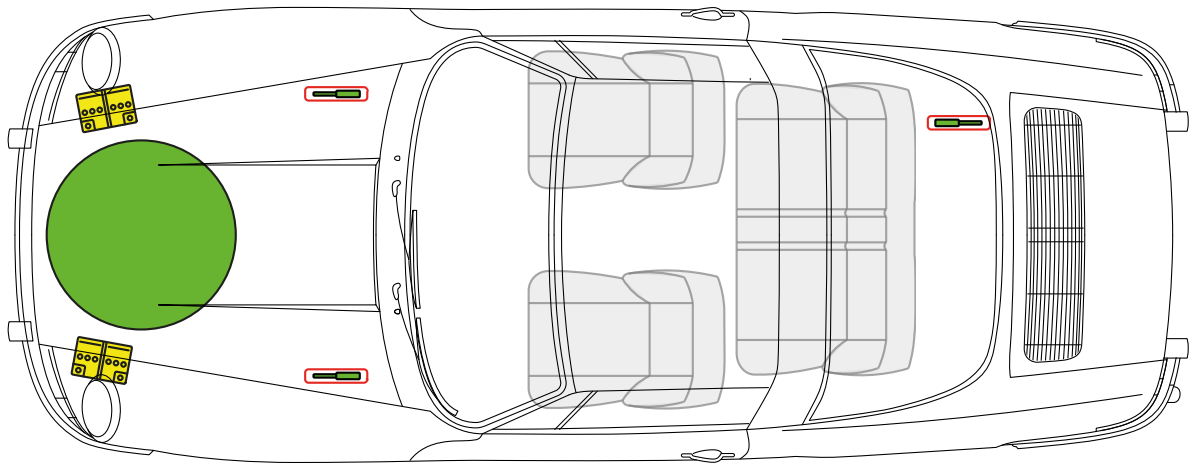

**Porsche AG, 912, 912 E, Coupé,
all derivatives**

PORSCHE from Model Year 1965 to 1969, Model Year 1976 (912 E)

Fuel tank

Battery

Gas strut

Porsche AG, 912, Targa, all derivatives

PORSCHE from Model Year 1965 to 1969