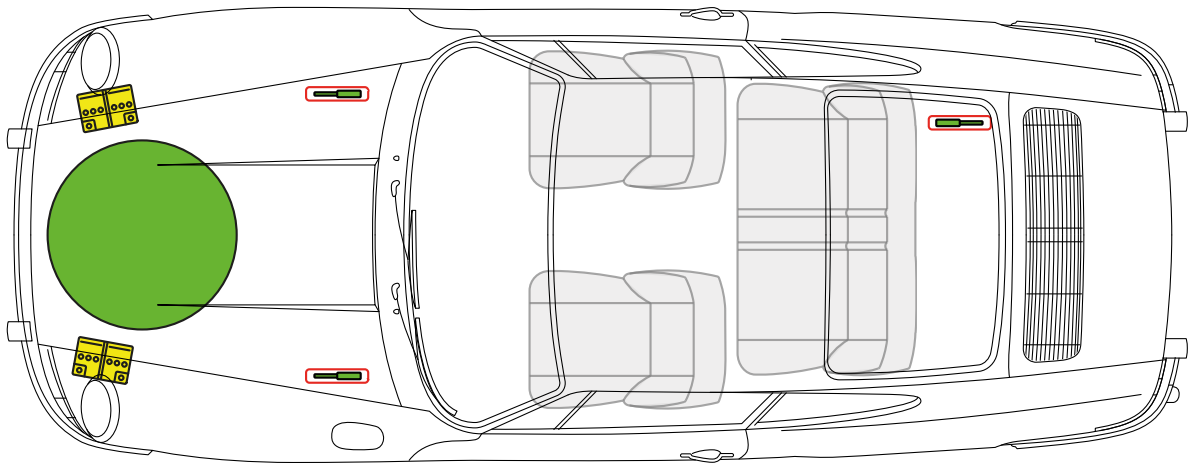

**Porsche AG, 912, 912 E, Coupé,
all derivatives**

PORSCHE from Model Year 1965 to 1969, Model Year 1976 (912 E)

Fuel tank

Battery

Gas strut