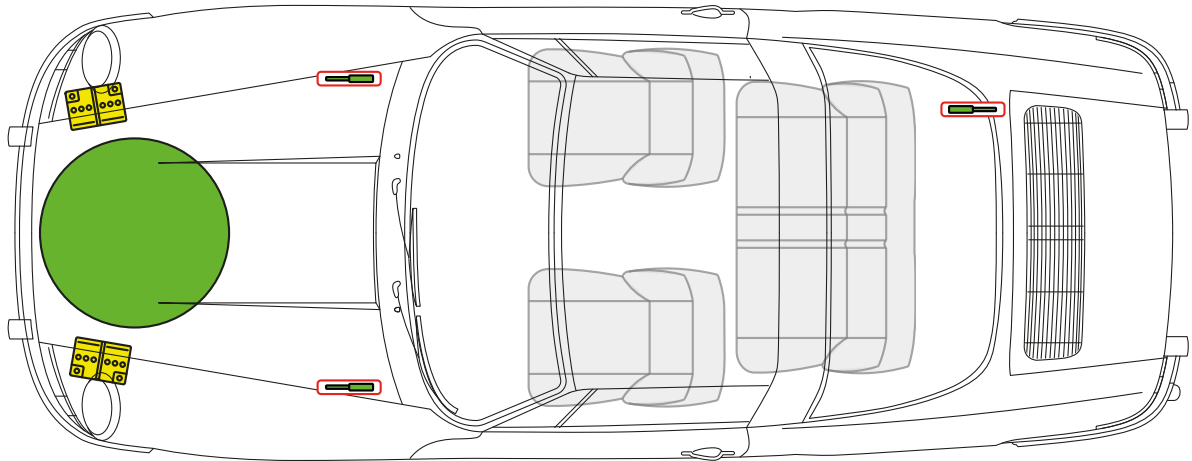

PORSCHE from Model Year 1965 to 1973

Fuel tank

Battery

Gas strut

Porsche AG, 911 Urmodell, Targa, all derivatives

PORSCHE from Model Year 1965 to 1973

Fuel tank

Battery