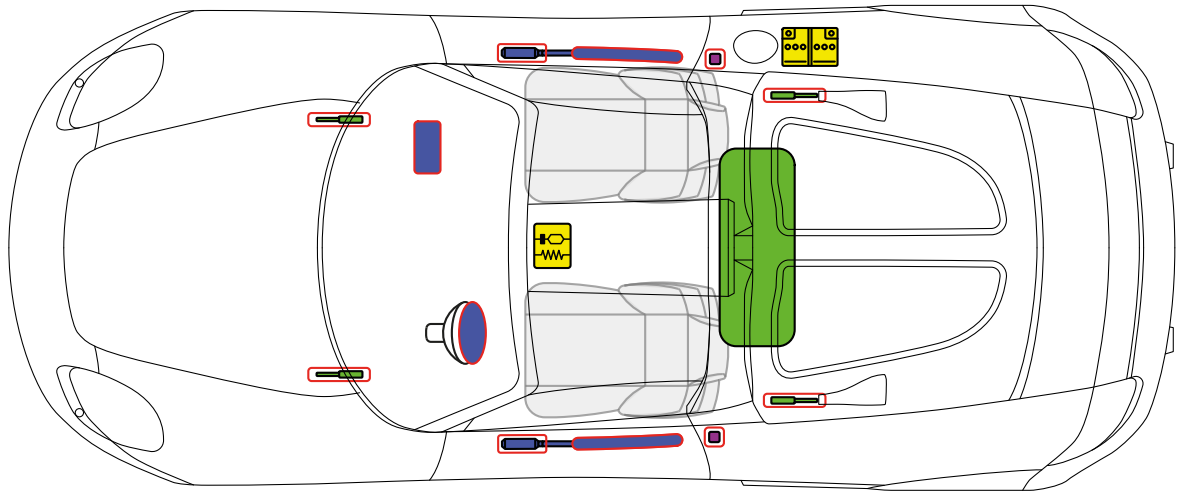

SRS control unit

Seat belt pretensioner

Gas strut

Body reinforcement

Roll-over protection

Porsche AG, 980, Carrera GT, Cabriolet, all derivatives

PORSCHE from Model Year 2003 to 2006

Fuel tank