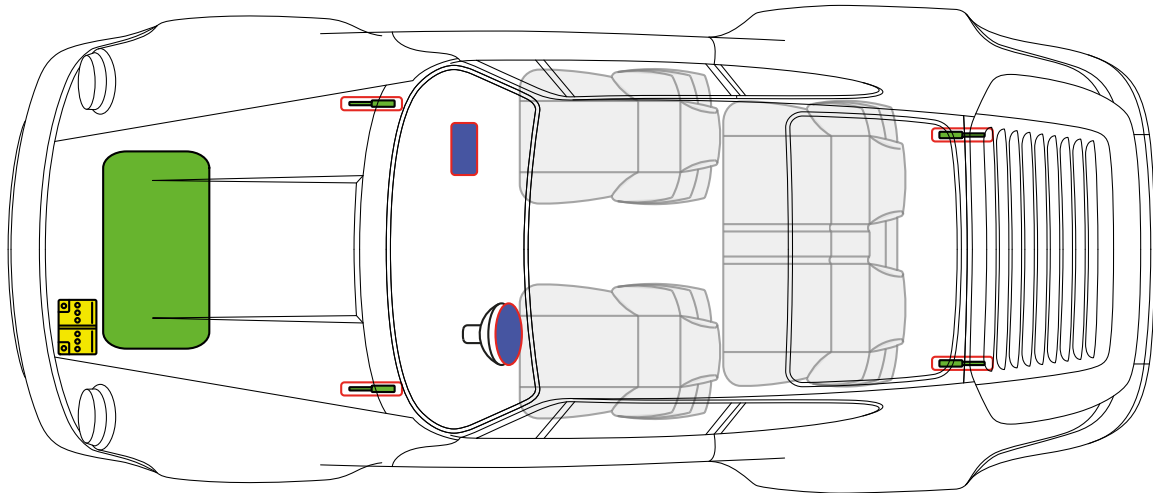

PORSCHE from Model Year 1990 to 1994

Fuel tank

Battery

Gas strut

Airbag

Porsche AG, 964, Coupé, Turbo, all derivatives

PORSCHE from Model Year 1990 to 1994

Fuel tank