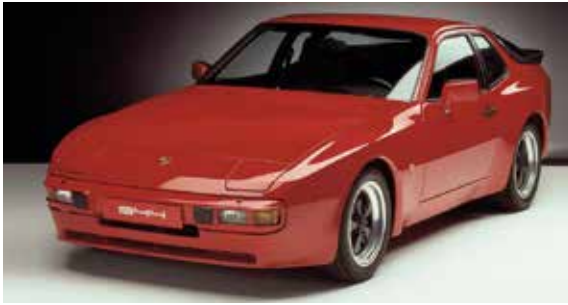

Gas strut

Airbag

Porsche AG, 944, Coupé, Targa, all derivatives

PORSCHE from Model Year 1982 to 1991

Fuel tank

Battery

Gas strut

Airbag