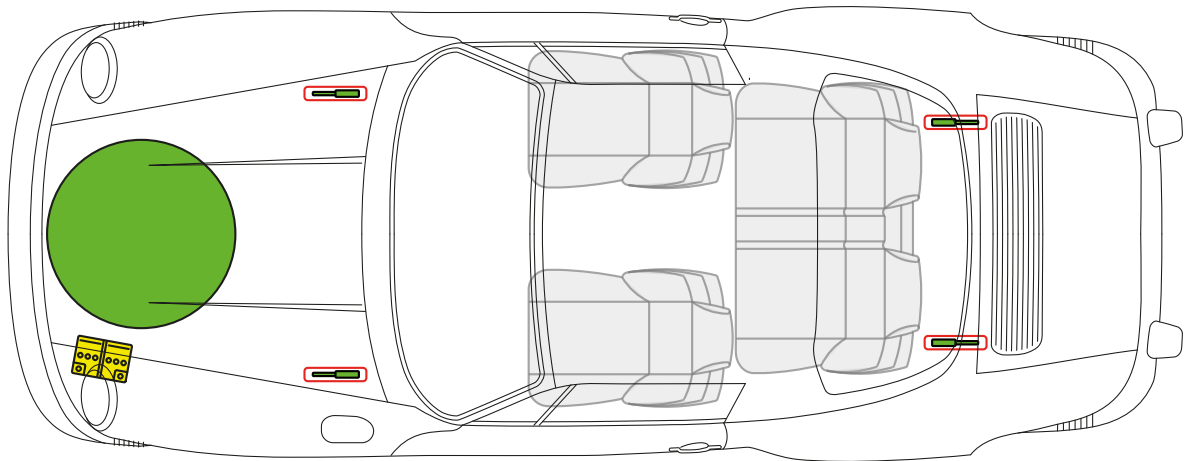

Fuel tank

Battery

Gas strut

Porsche AG, 911 G-Model, Cabriolet, all derivatives

PORSCHE from Model Year 1983 to 1989

Fuel tank

Battery

Gas strut