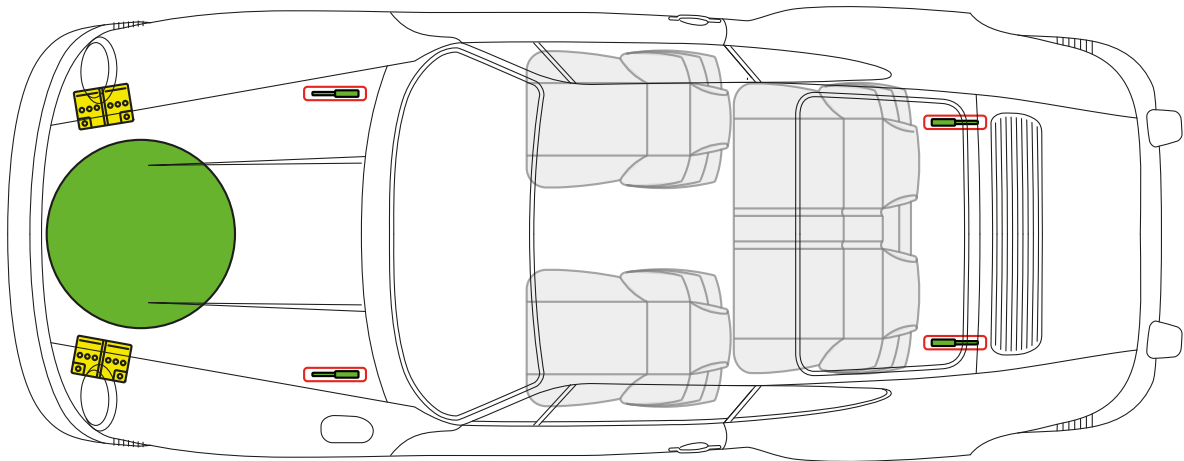

Porsche AG, 911 G-Model, Coupé, all derivatives

PORSCHE from Model Year 1974 to 1989

Fuel tank

Battery

Gas strut