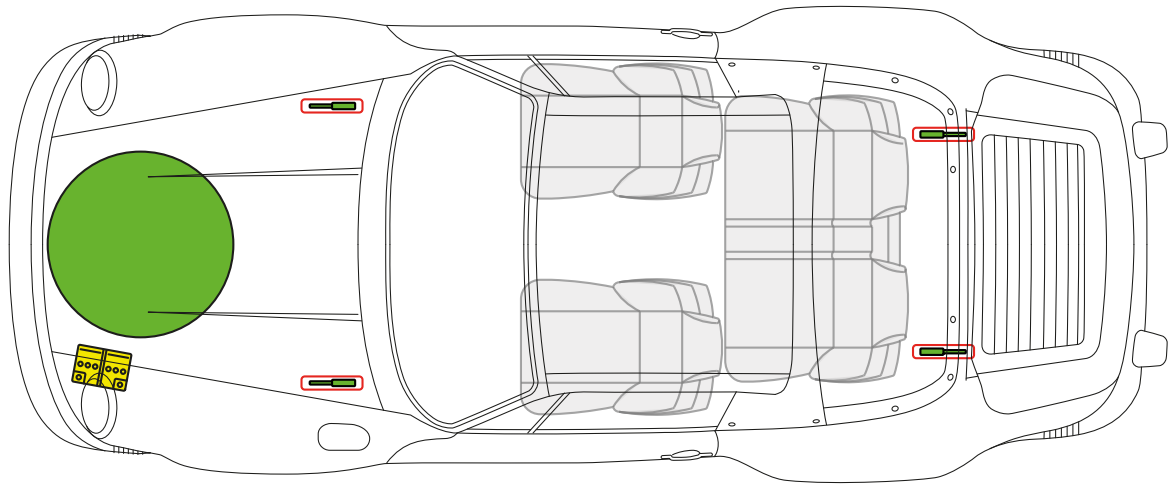

Fuel tank

Battery

Gas strut

Porsche AG, 911 G-Model Turbo (930), Cabriolet, all derivatives

PORSCHE from Model Year 1986 to 1989

Fuel tank

Battery

Gas strut