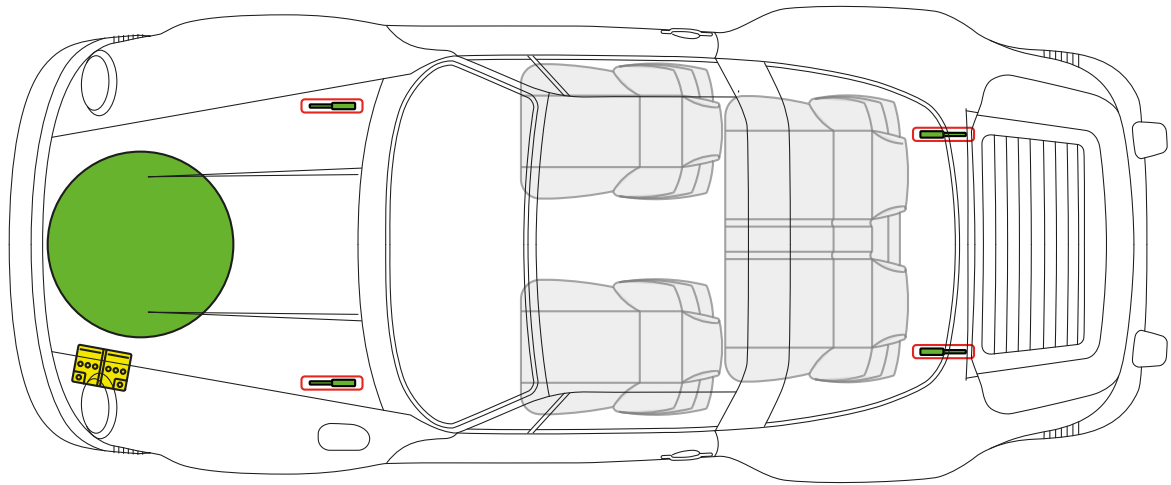

Porsche AG, 911 G-Model Turbo (930), Coupé, all derivatives

PORSCHE from Model Year 1974 to 1989

Fuel tank

Battery

Gas strut

Porsche AG, 911 G-Model Turbo (930), Targa, all derivatives

PORSCHE from Model Year 1986 to 1989