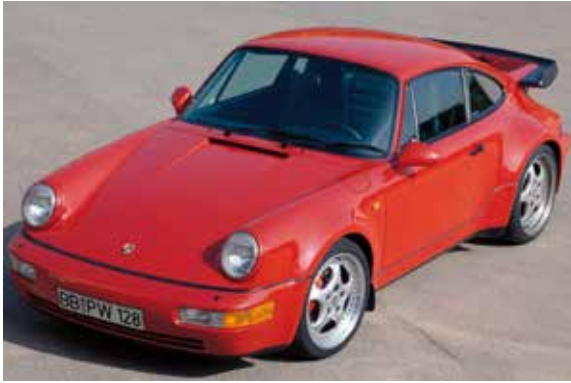

PORSCHE from Model Year 1990 to 1994

Fuel tank

Battery

Gas strut

Airbag

Porsche AG, 964, Coupé, Turbo, all derivatives

PORSCHE from Model Year 1990 to 1994

Fuel tank