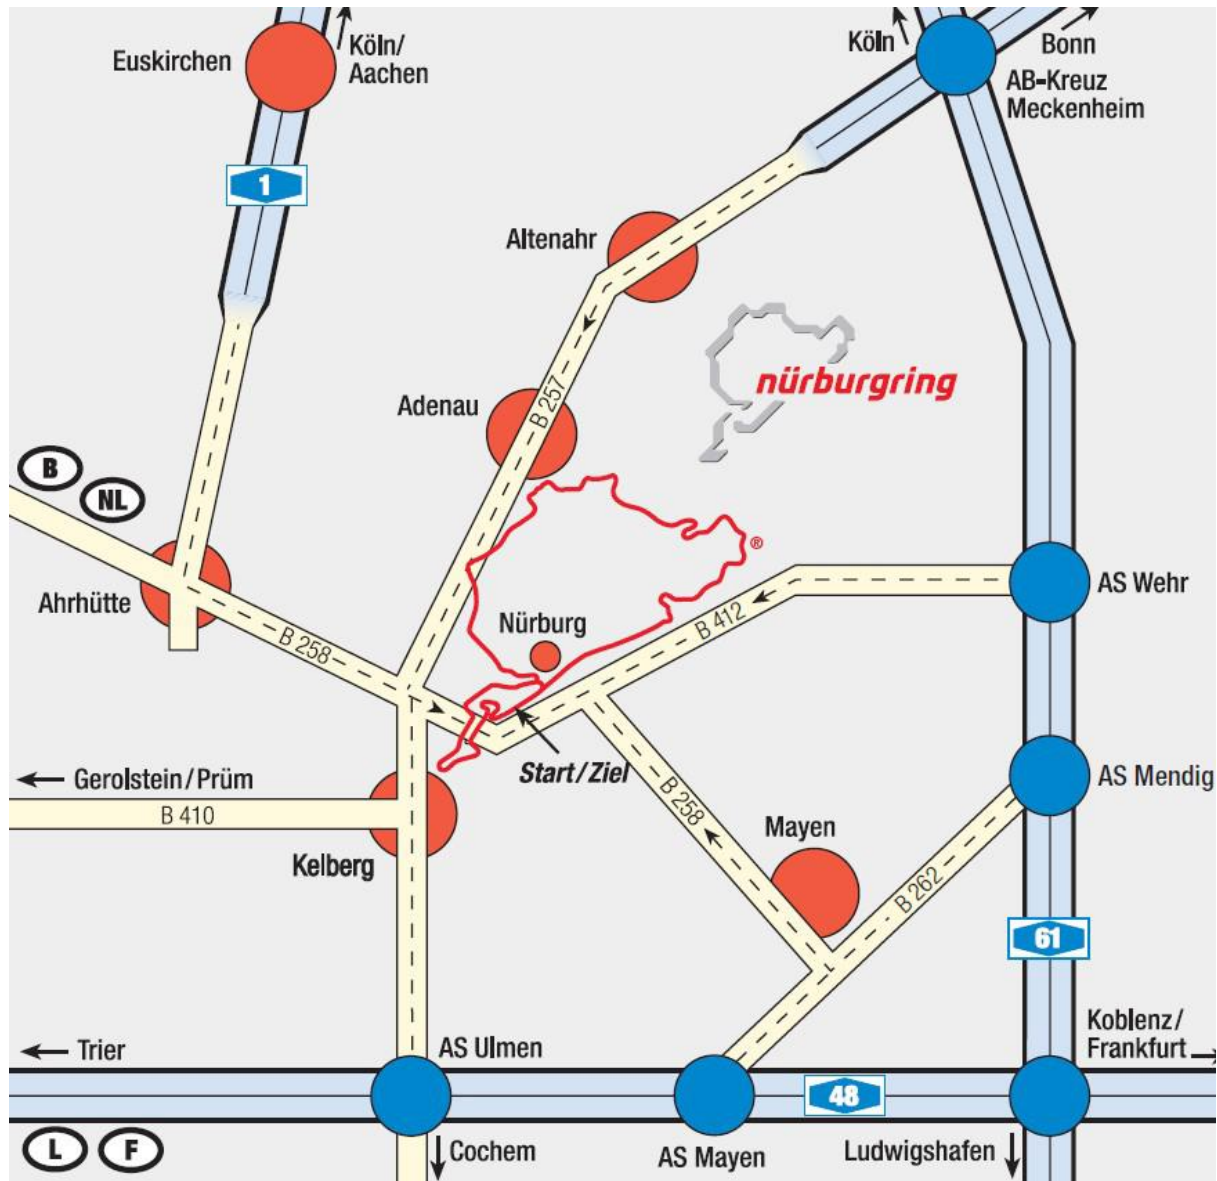

Address Nürburgring:

Nürburgring
Nürburgring Boulevard 1
53520 Nürburg www.nuerburgring.de

Map information:

The Nürburgring is located in Rheinland-Pfalz, 90 km southwest of Cologne and 60 km northwest of Koblenz. The nearest airports are Cologne-Bonn (80 km) and Düsseldorf (120 km).

Recommended directions by car:

From direction Cologne:

A1 motorway until the end, follow the B 257 to Nürburgring.

From directions Trier and Luxembourg:

A 48 until exit "Ulmen", follow B 257 and B 258 to Nürburgring.

From directions Koblenz and Bonn:

A 61 until exit "Wehr", follow B 412 and B 258 to Nurburgring.

Map direction:

Reference: www.nuerburgring.de