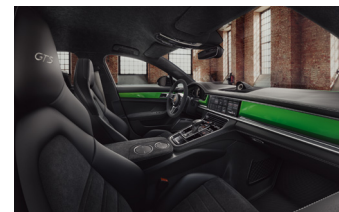

Panamera GTS

Exterior in Mamba Green Metallic, interior package painted in Mamba Green Metallic

PORSCHE

Technical data

Number of cylinders	8
Displacement	3,996cm³
Power kW (hp)	338 (460)
Transmission	8-speed
Acceleration (0–100km/h)	4.1secs
Fuel consumption urban in l/100km	14.2
Fuel consumption extra urban in l/100km	8.1
Fuel consumption combined in l/100km	10.3
CO₂ emissions combined g/km	235
Efficiency class Germany	E
Efficiency class Switzerland	G

Engine, transmission, chassis and performance

8-speed Porsche Doppelkupplung (PDK)	G1G
Porsche Dynamic Chassis Control Sport (PDCC Sport) including Porsche Torque Vectoring Plus (PTV Plus)	1P7
Rear-axle steering including Power steering Plus	0N5
Sport Chrono Package	QR5
Sports exhaust system including sports tailpipes in black (high-gloss) <i>Porsche Exclusive Manufaktur</i>	0P9

Wheels

21-inch Panamera SportDesign wheels painted in satin platinum <i>Porsche Exclusive Manufaktur</i>	43T

Exterior

Mamba Green Metallic	LO
SportDesign package	2D1
Model designation painted <i>Porsche Exclusive Manufaktur</i>	AAV
Air outlet trims painted <i>Porsche Exclusive Manufaktur</i>	VK5
Door handle inlays painted <i>Porsche Exclusive Manufaktur</i>	6JG
Preparation for towbar system	1D7
Side window trims in black (high-gloss)	QJ4
Exterior mirrors painted in black (high-gloss) <i>Porsche Exclusive Manufaktur</i>	6FH
'PORSCHE' logo painted in black (high-gloss) <i>Porsche Exclusive Manufaktur</i>	KQ2

Lights and vision

Tinted LED main headlights with matrix beam including PDLs Plus <i>Porsche Exclusive Manufaktur</i>	8JU
Tinted LED taillights including light strip <i>Porsche Exclusive Manufaktur</i>	8SB
Ambient lighting with rear interior lighting	QQ2

Air conditioning and glazing

Four-zone automatic climate control	9AH
Electric roll-up sunblind for behind rear compartment	3Y2
Auxiliary heating with remote control	9M9
Ioniser	2V4
Thermally and noise insulated glass including privacy glass	VW6